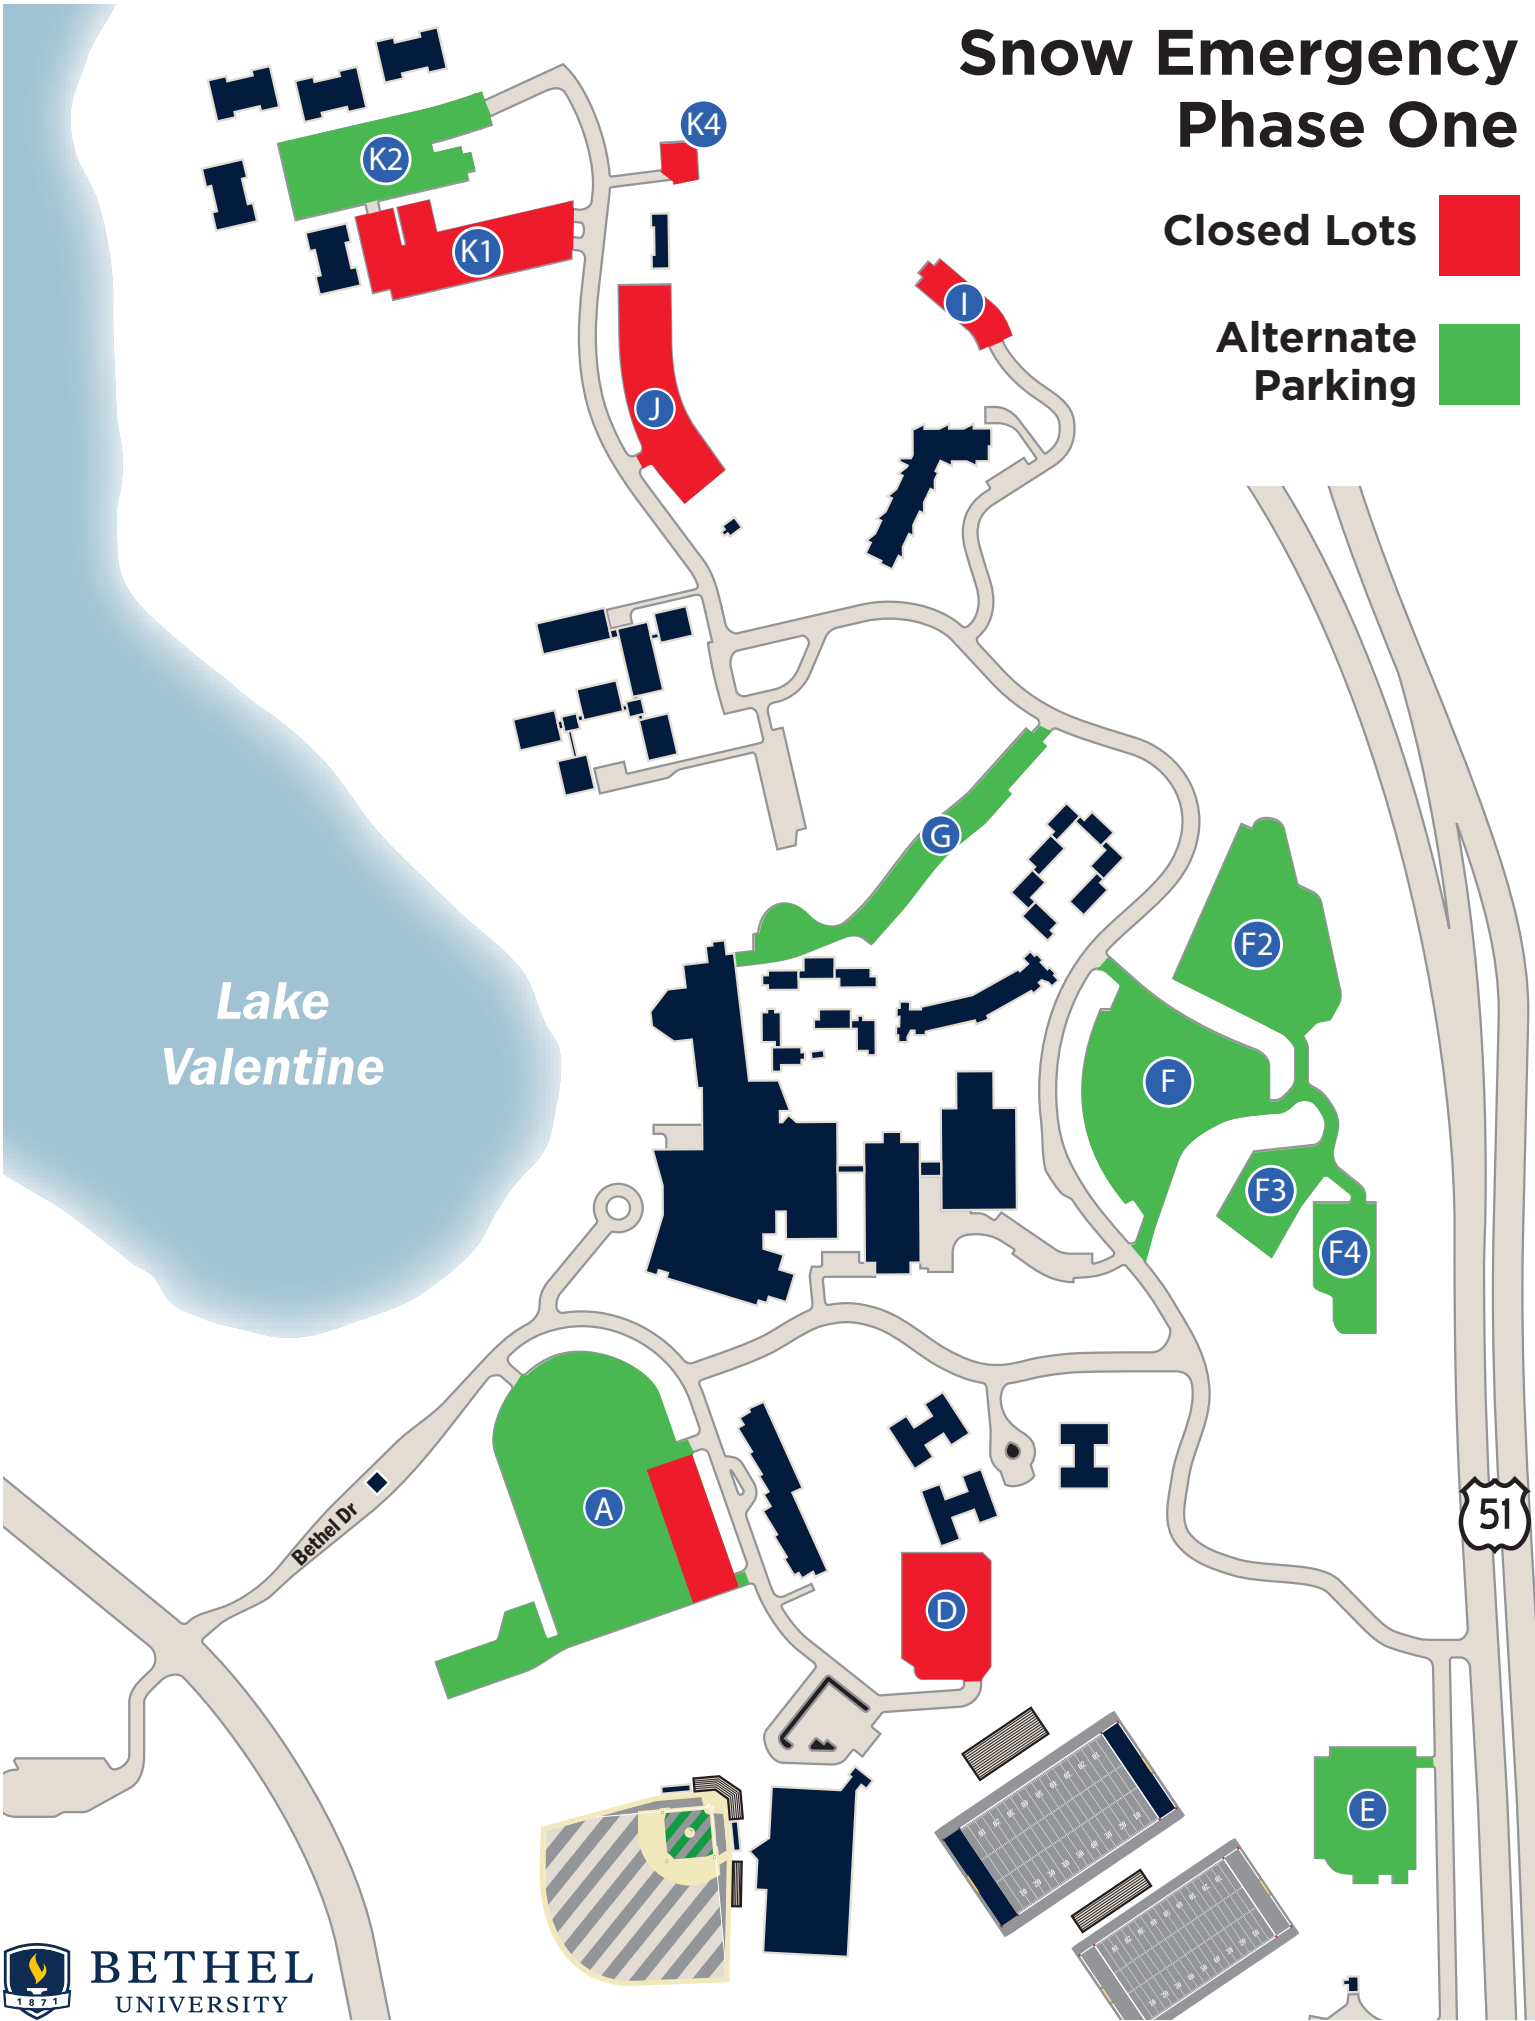

Snow Emergency Phase One

Closed Lots 

Alternate Parking 

Snow Emergency Phase Two

Closed Lots 

Alternate Parking 

Lake Valentine

Bethel Dr

51