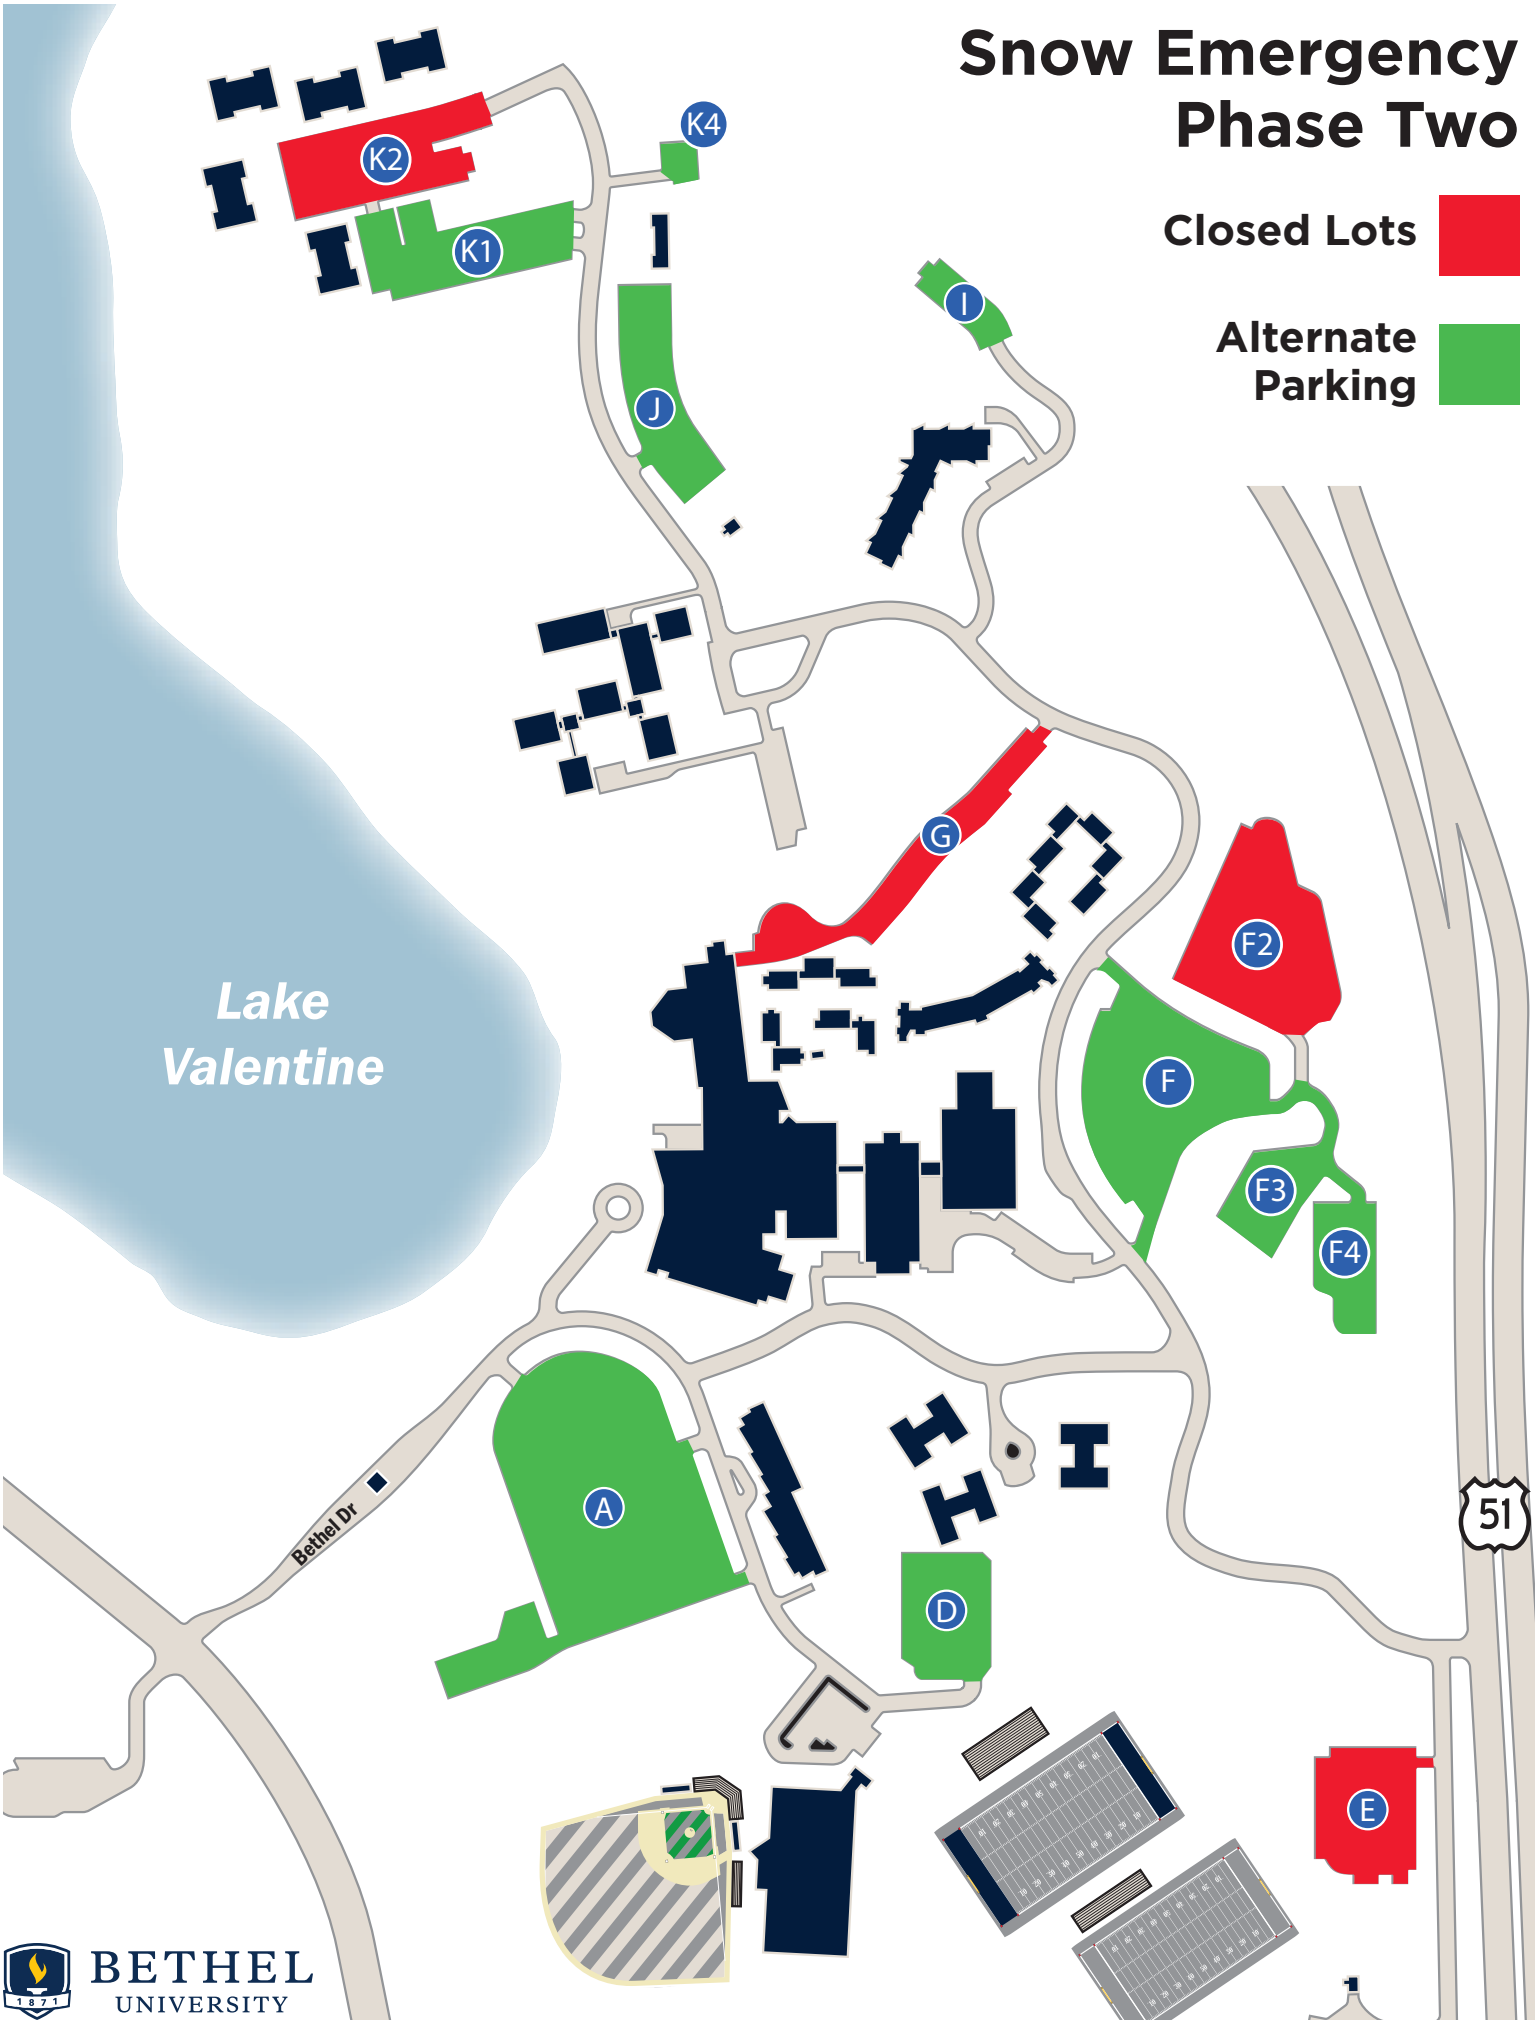

Snow Emergency Phase One

Closed Lots 

Alternate Parking 

Snow Emergency Phase Two

Closed Lots 

Alternate Parking 

Lake Valentine

Bethel Dr

51