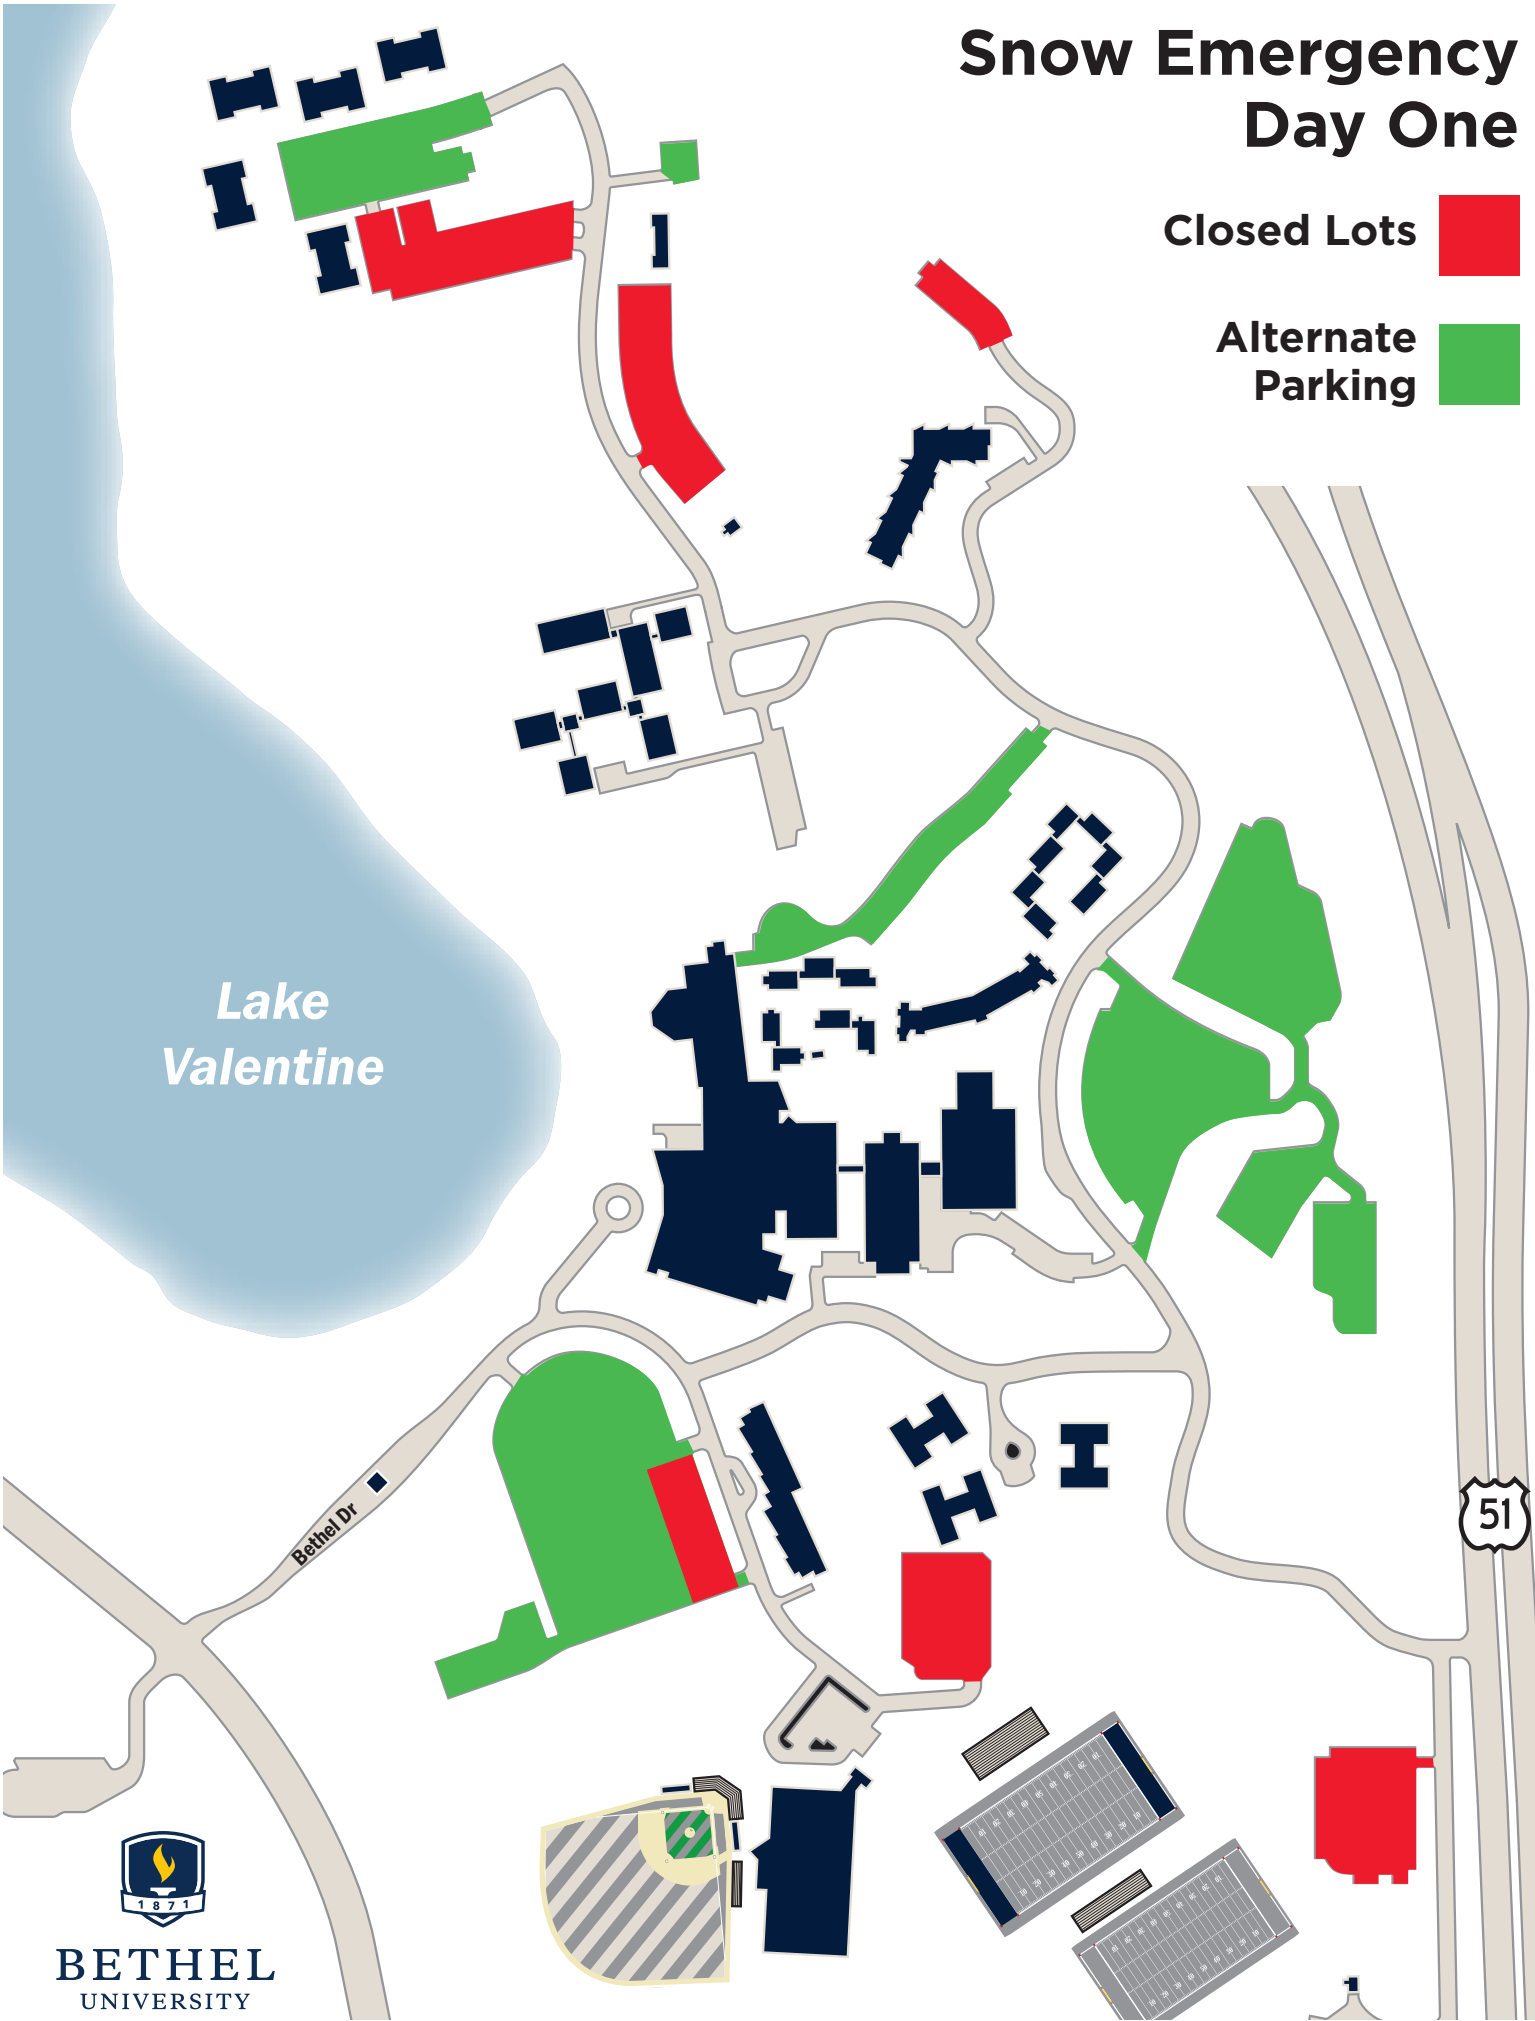

# Snow Emergency Day One

Closed Lots 

Alternate Parking 

Lake Valentine

Bethel Dr

51

**BETHEL**  
UNIVERSITY