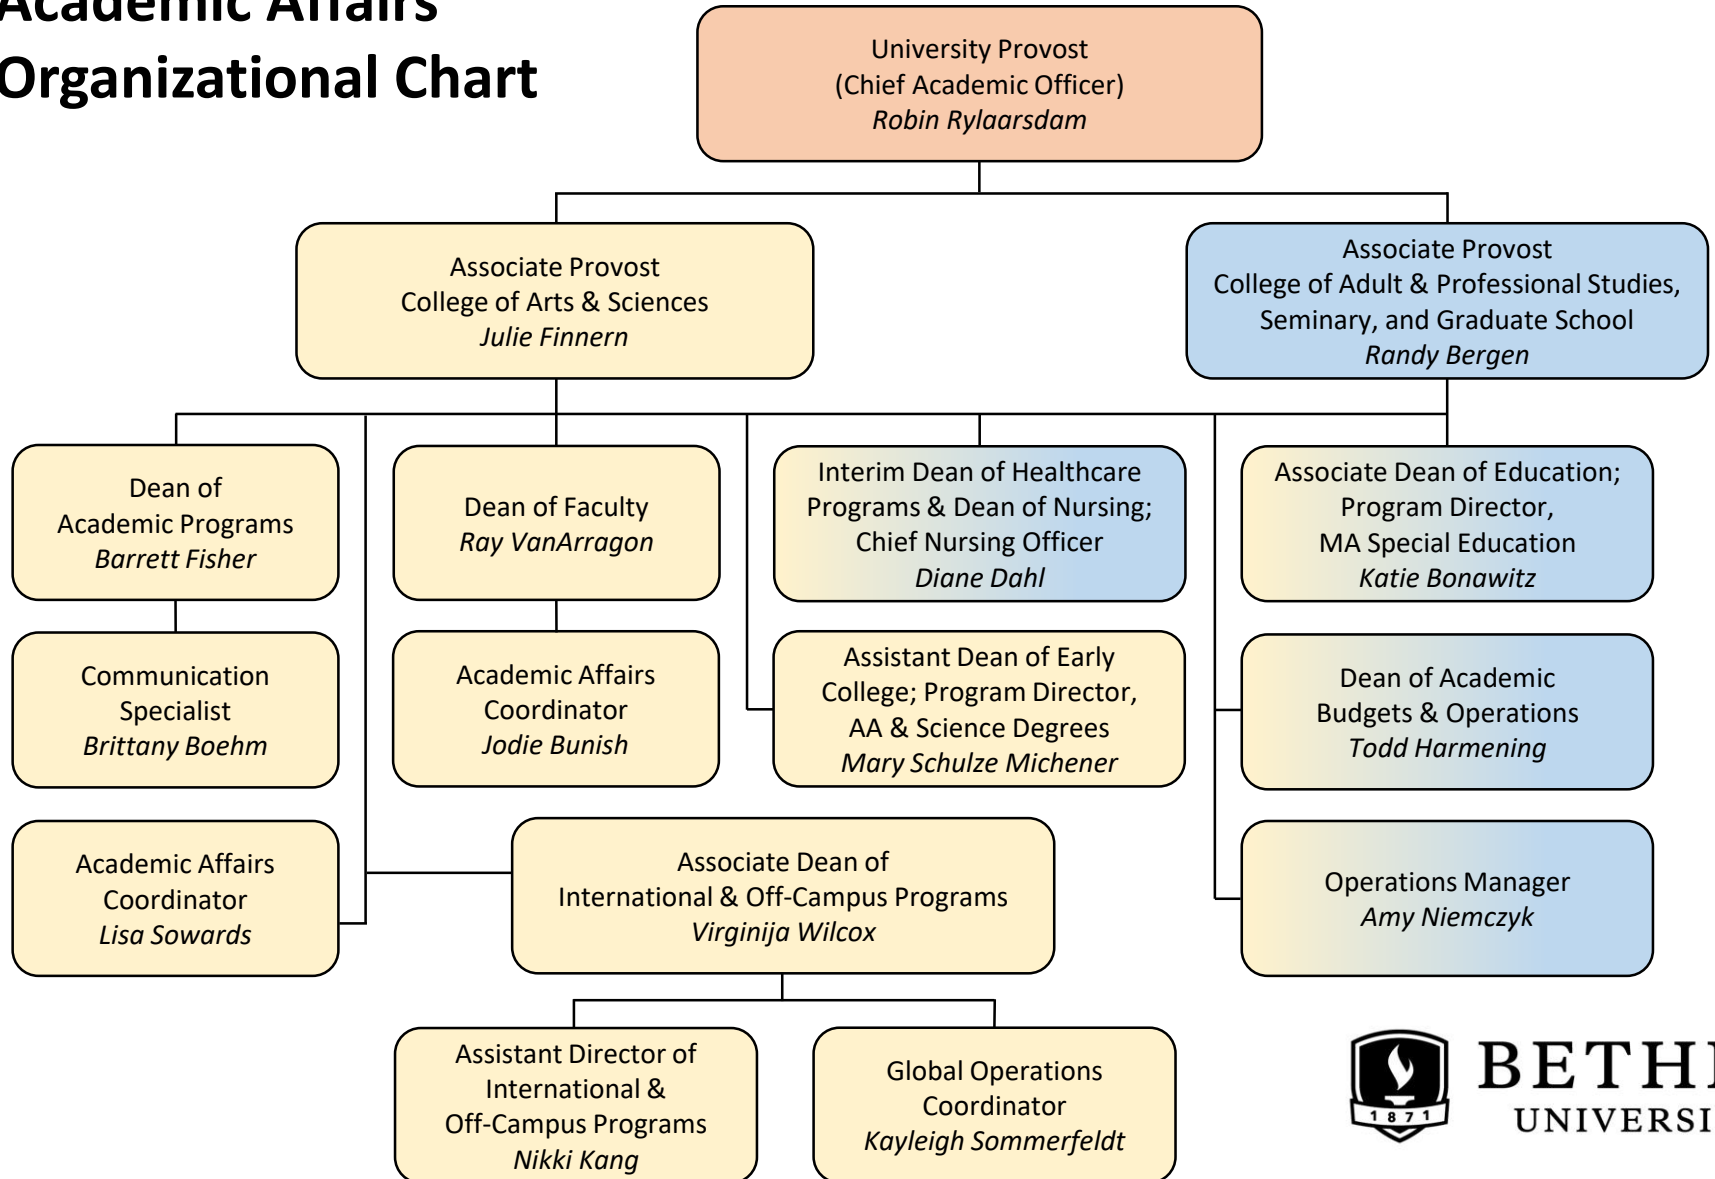

College of Arts and Sciences

Academic Affairs

Organizational Chart

BETHEL
UNIVERSITY